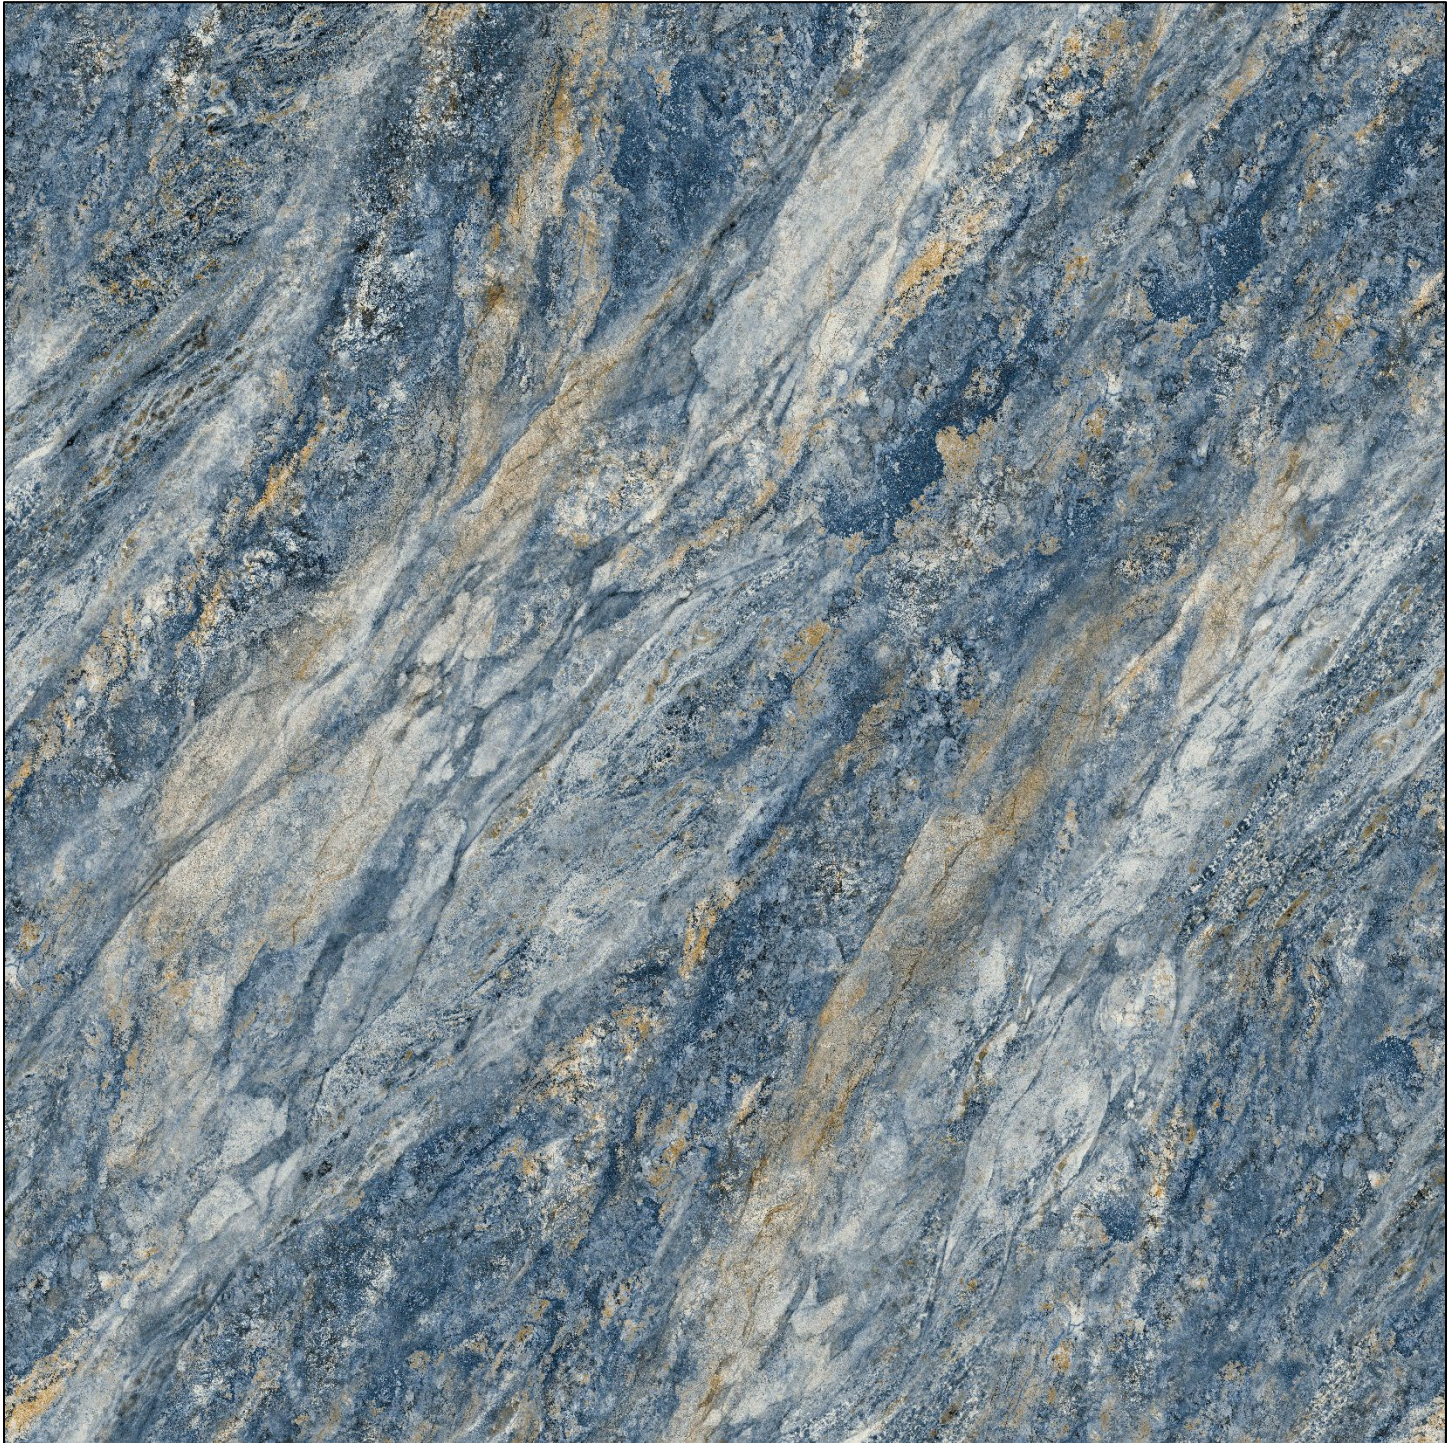

AS21056 SURAT
Valentino Stone Engineered Stone Slab
Aurora Porcelain Collection
63" x 126" x 12mm

Valentino Stone Import & Export Inc.

Location: #120, 610 Aero Drive NE, Calgary AB T2E 3R1

Phone: (403) 364-0088

Email: office@valentinostone.ca

Website: www.valentinostone.ca