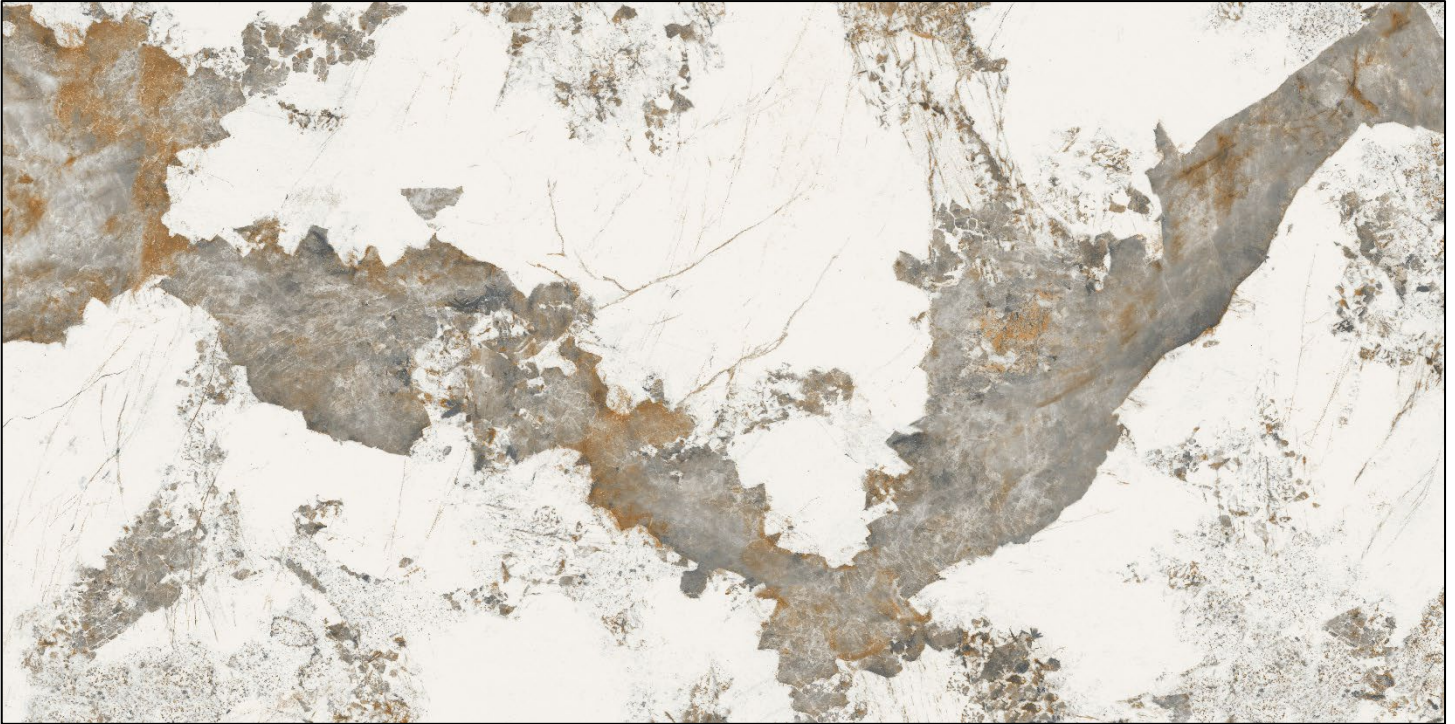

AS21054 RAKVERE

Valentino Stone Engineered Stone Slab
Aurora Porcelain Collection
63" x 126" x 12mm

TECHNICAL INFORMATION

Type: **Engineered Porcelain**
Name: **Rakvere**
Code: **AS21054**
Finish: **Polished**
Primary Color: **White | Grey | Cream | Gold**
Book Match Availability: **Two Face**
Slab Size: **63" x 126"**
Slab Thickness: **12mm**
Residential Warranty: **Limited 15 Year**
Supportive Fiber Mesh: **Edge to Edge**

PRODUCT DESCRIPTION

Inspired by the dramatic beauty of Patagonia quartzite, Rakvere showcases a breathtaking interplay of mineral formations and abstract fragmentation. Earthy greys, soft creams, and golden undertones flow through a white background in bold, natural movement, creating an artistic centerpiece perfect for statement islands, feature walls, and luxury interiors.