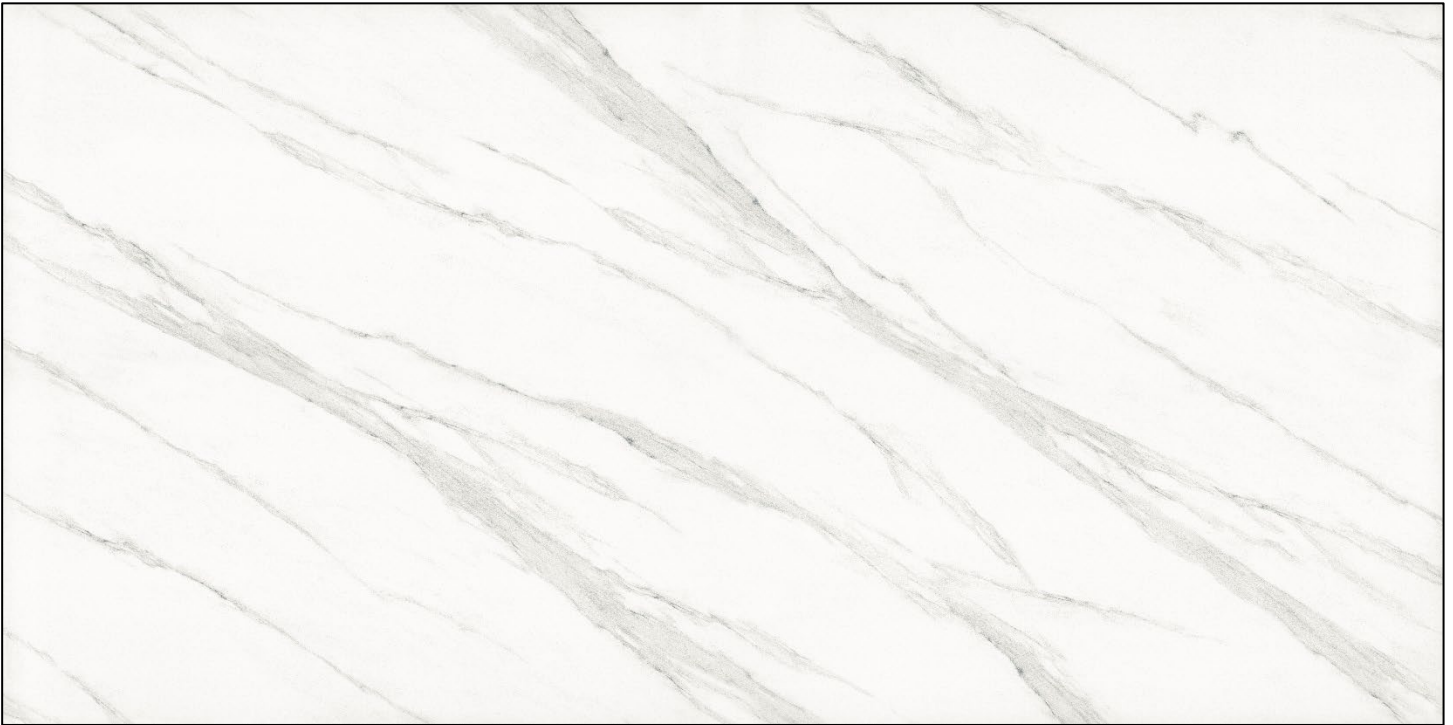

AS21038 HIGH ROCK

Valentino Stone Engineered Stone Slab
Aurora Porcelain Collection
63" x 126" x 12mm

TECHNICAL INFORMATION

Type: **Engineered Porcelain**
Name: **High Rock**
Code: **AS21038**
Finish: **Matte**
Primary Color: **White | Grey**
Book Match Availability: **One Face**
Slab Size: **63" x 126"**
Slab Thickness: **12mm**
Residential Warranty: **Limited 15 Year**
Supportive Fiber Mesh: **Edge to Edge**

PRODUCT DESCRIPTION

High Rock presents a harmonious blend of crisp white and soft grey veining in a timeless marble-inspired design. The subtle diagonal movement and refined matte finish evoke a serene, architectural aesthetic suited for both residential and commercial interiors. Whether used on expansive floors, statement walls, or minimalist countertops, High Rock delivers a sense of calm sophistication with the performance of 12mm porcelain.