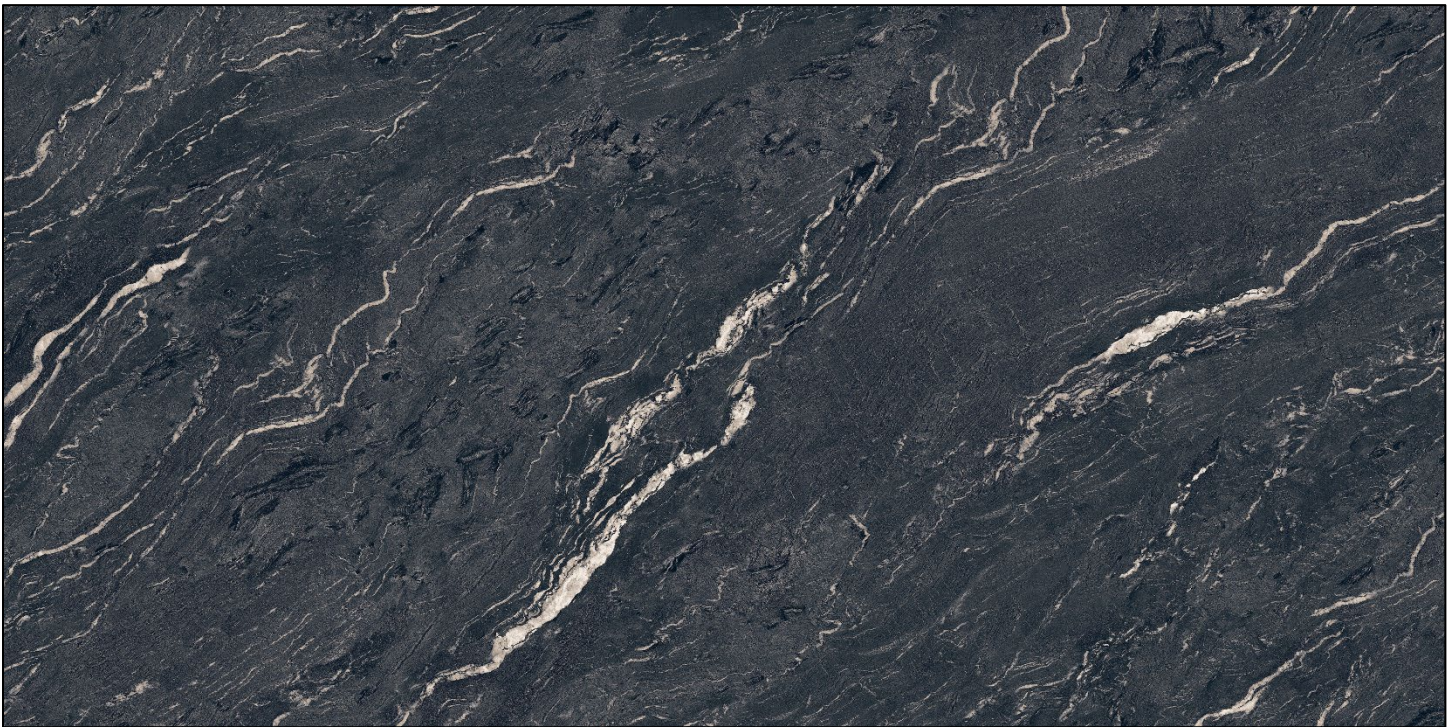

AS21031 BRATISLAVA

Valentino Stone Engineered Stone Slab
Aurora Porcelain Collection
63" x 126" x 12mm

TECHNICAL INFORMATION

Type: **Engineered Porcelain**
Name: **Bratislava**
Code: **AS21031**
Finish: **Matte**
Primary Color: **Charcoal | White**
Book Match Availability: **One Face**
Slab Size: **63" x 126"**
Slab Thickness: **12mm**
Residential Warranty: **Limited 15 Year**
Supportive Fiber Mesh: **Edge to Edge**

PRODUCT DESCRIPTION

Raw elegance meets architectural strength in Bratislava. Inspired by the wild character of metamorphic rock, this slab showcases a rich charcoal-black backdrop animated by bold, erratic veining in shades of ivory and ash. Its fluid motion mimics the geological forces that shape nature's most dramatic stones. Crafted in a luxurious matte finish, Bratislava is the perfect centerpiece for modern interiors that demand texture, depth, and a touch of the unexpected.