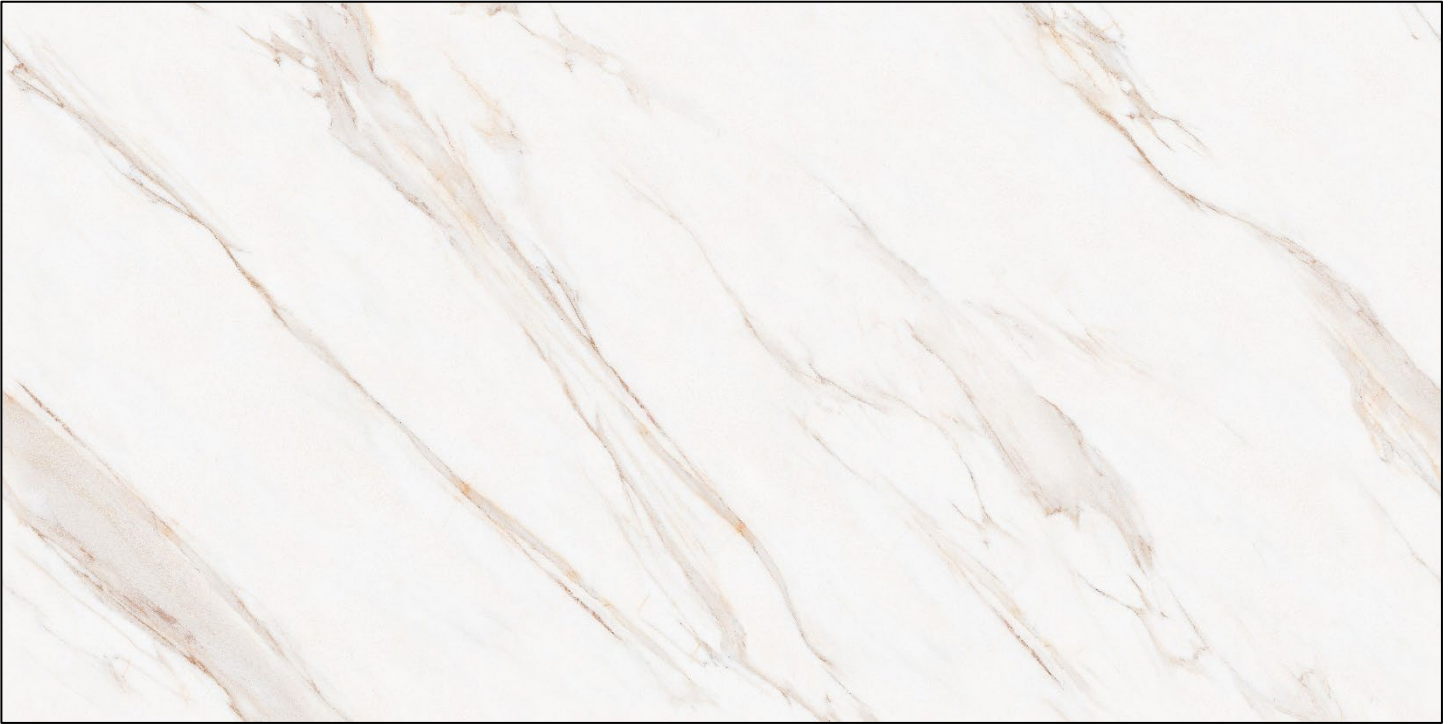

AS21027 ADDIS

Valentino Stone Engineered Stone Slab
Aurora Porcelain Collection
63" x 126" x 12mm

TECHNICAL INFORMATION

Type: **Engineered Porcelain**
Name: **Addis**
Code: **AS21027**
Finish: **Polished | Matte**
Primary Color: **White | Gold | Beige**
Book Match Availability: **Two Face**
Slab Size: **63" x 126"**
Slab Thickness: **12mm**
Residential Warranty: **Limited 15 Year**
Supportive Fiber Mesh: **Edge to Edge**

PRODUCT DESCRIPTION

Refined and timeless, Addis captures the understated luxury of Bianco Lasa Oro marble from northern Italy. A soft ivory-white background is enriched with delicate, flowing veins in shades of warm gold and beige, creating a harmonious blend of subtle contrast and elegance. Ideal for modern kitchens, bathrooms, and open concept living spaces, Addis offers the beauty of natural marble with the strength and reliability of 12mm porcelain.