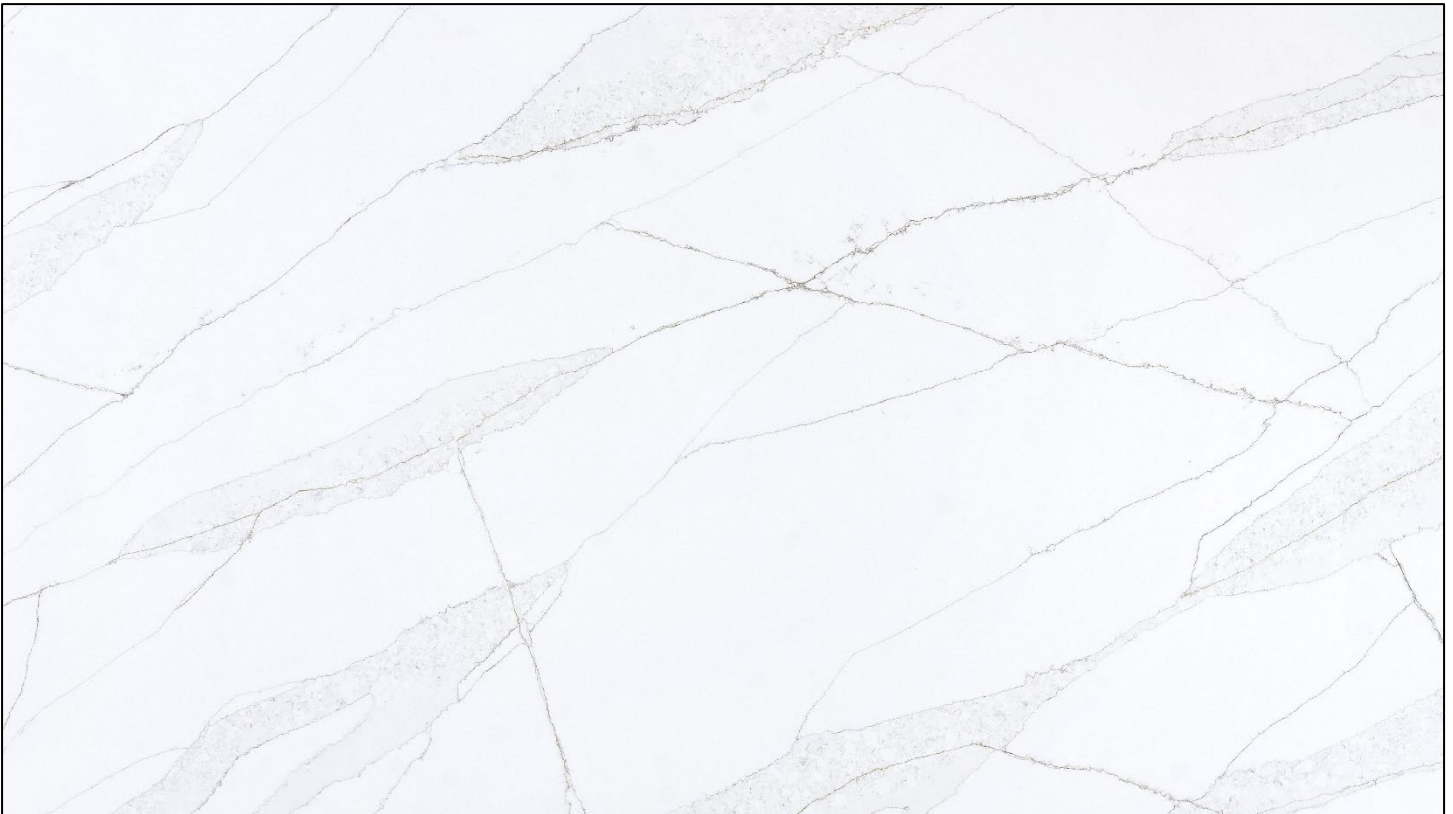

VS1532 ORO ACCENTE
Valentino Stone Engineered Stone Slab
VS Quartz Collection
63" x 126" x 3cm

TECHNICAL INFORMATION

Type: **Engineered Quartz**
Name: **Oro Accente**
Code: **VS1532**
Finish: **Polished**
Primary Color: **White | Grey | Gold**
Book Match Availability: **Two Face**
Slab Size: **63" x 126"**
Slab Thickness: **3cm**
Residential Warranty: **Limited 15 Year**

PRODUCT DESCRIPTION

Oro Accente is an elegant slab featuring a crisp white background traced with long, fine veins of soft gold and pale grey. The design evokes a refined sense of motion and balance, making it a sophisticated choice for modern kitchens, spa-inspired bathrooms, or upscale commercial interiors where understated luxury is key.